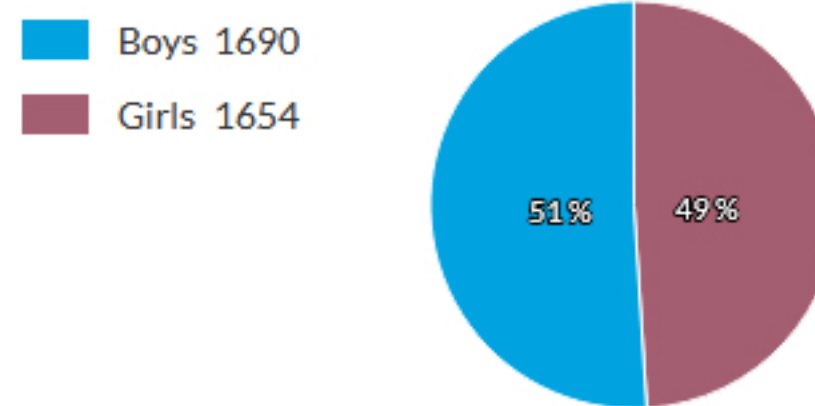

Students

Total enrolments: 3344