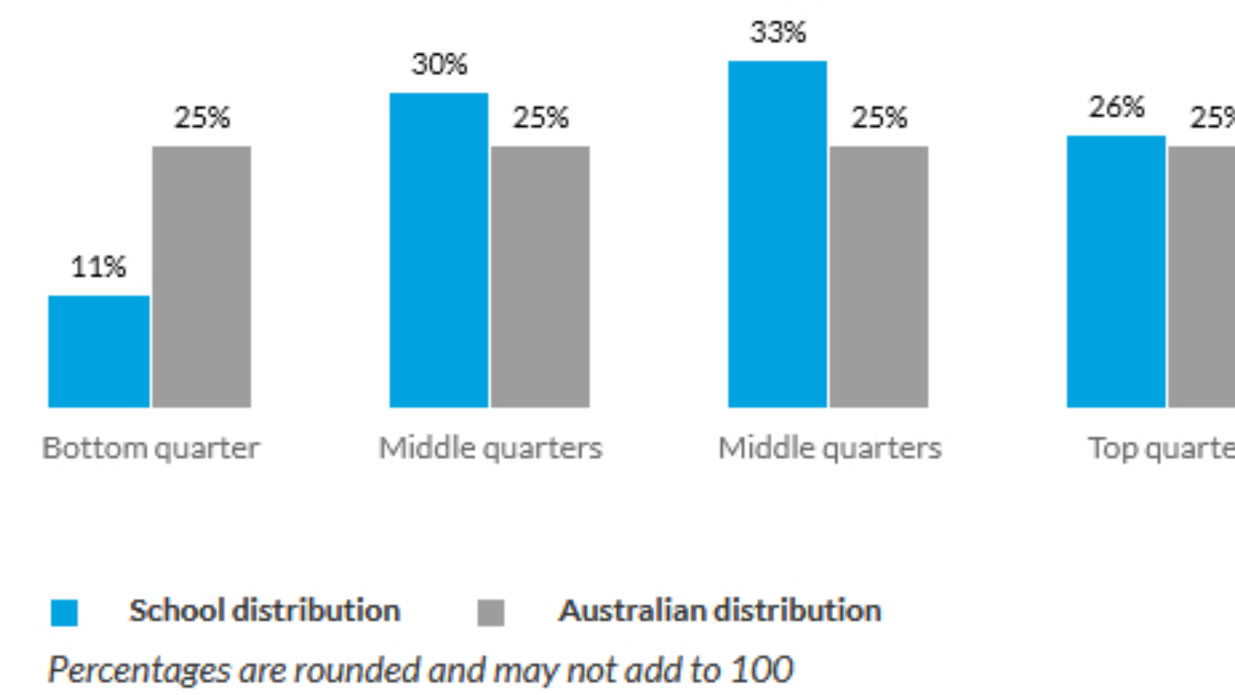

Student background

Index of Community Socio-Educational Advantage (ICSEA)

School ICSEA value	1064
Average ICSEA value	1000
School ICSEA percentile	74

Distribution of Socio-Educational Advantage (SEA)

Students